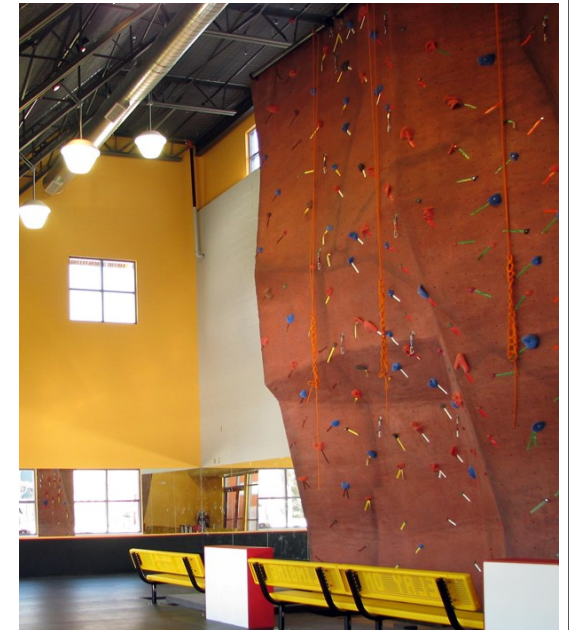

Climbing Wall Information

Carbondale Recreation & Community Center

567 Colorado Ave, Carbondale CO
81623
(970) 510.1290